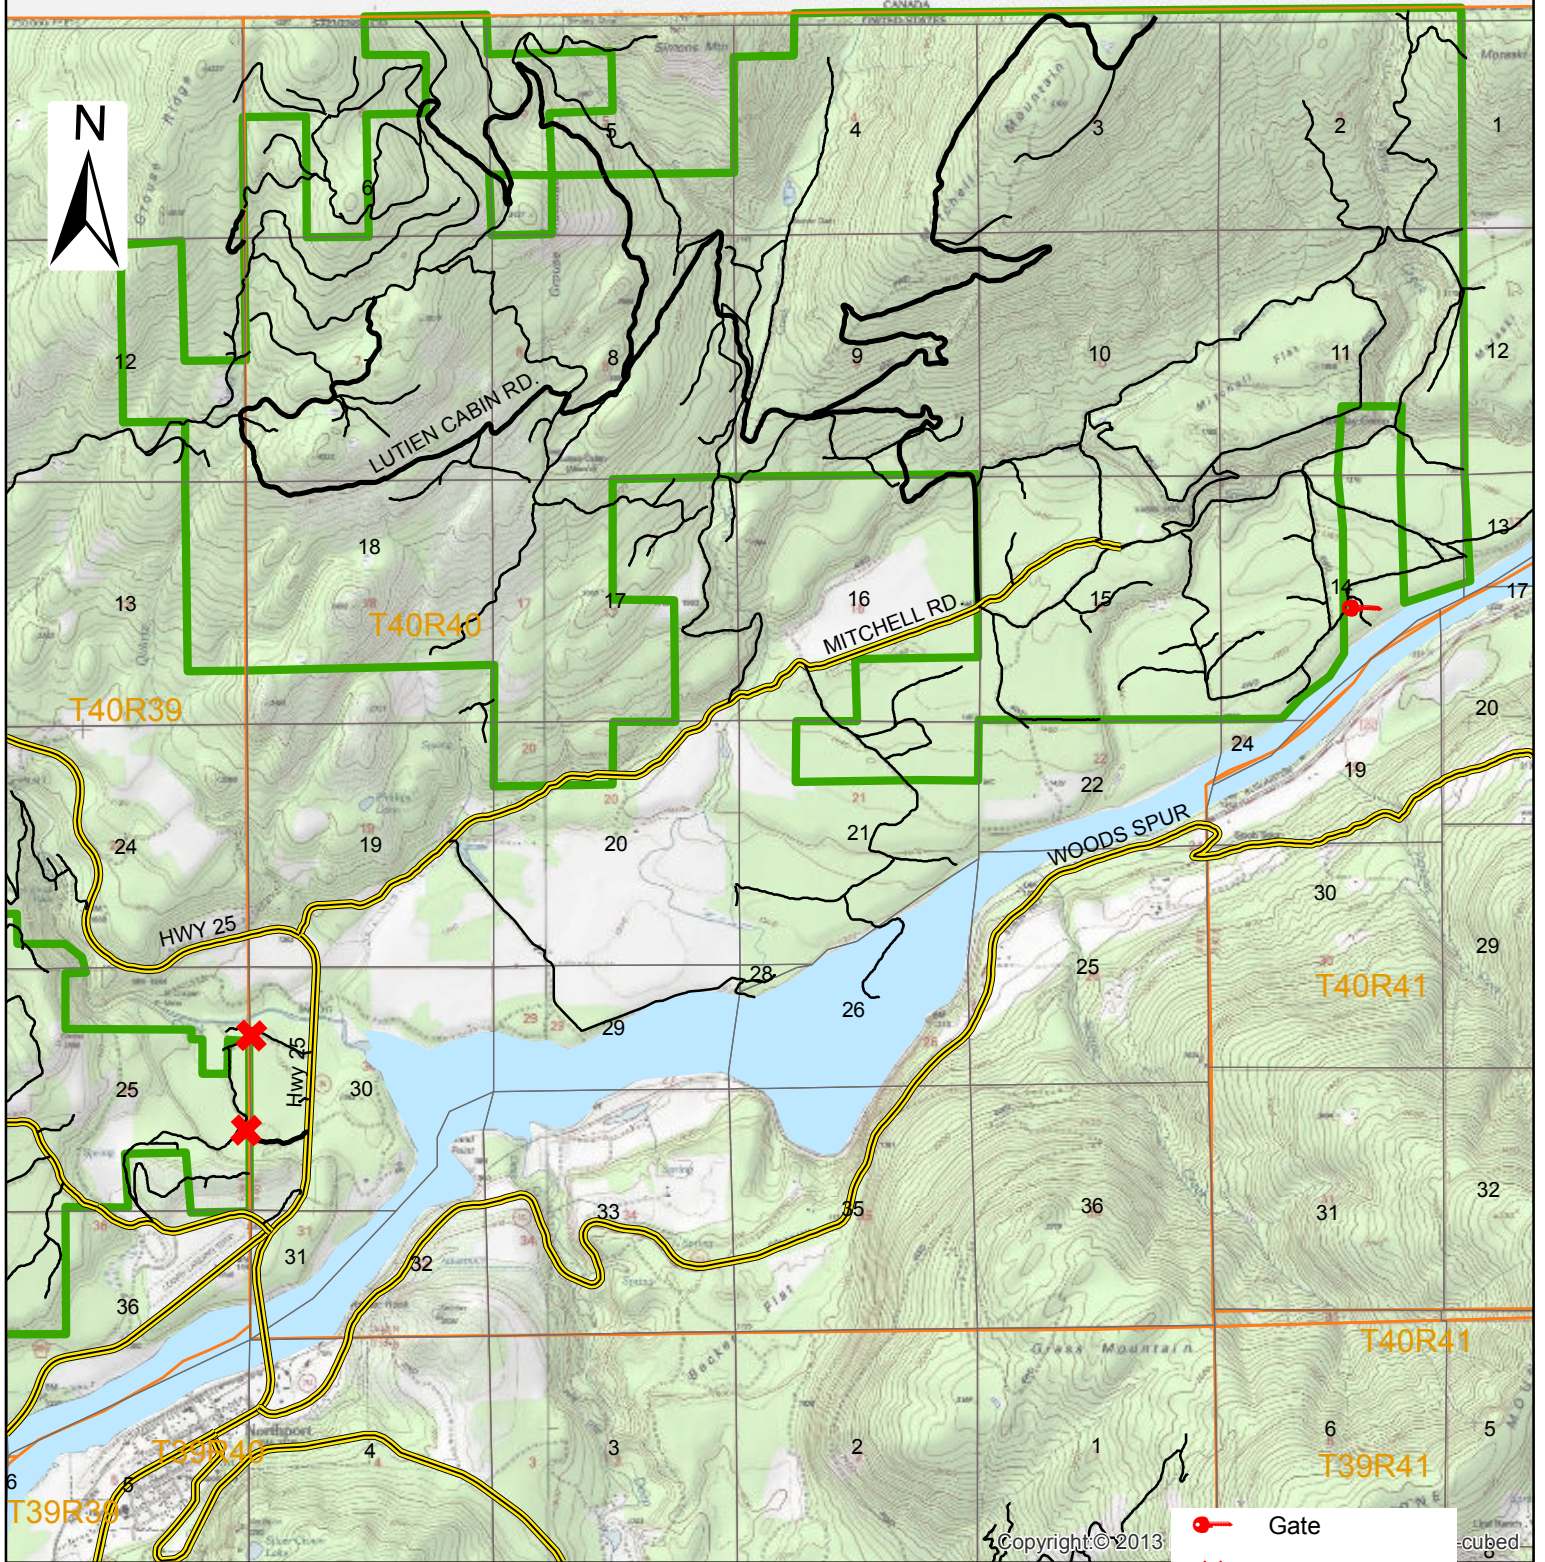

CANADA

Copyright © 2013

WASHINGTON Northport East

- Gate
- No Public Access
- Gate Hosts
- IEP Property
- Sections_WA.lyr
- Public road
- Main haul road
- Logging spur

This map is meant for informational purposes only. No guarantee as to its accuracy.