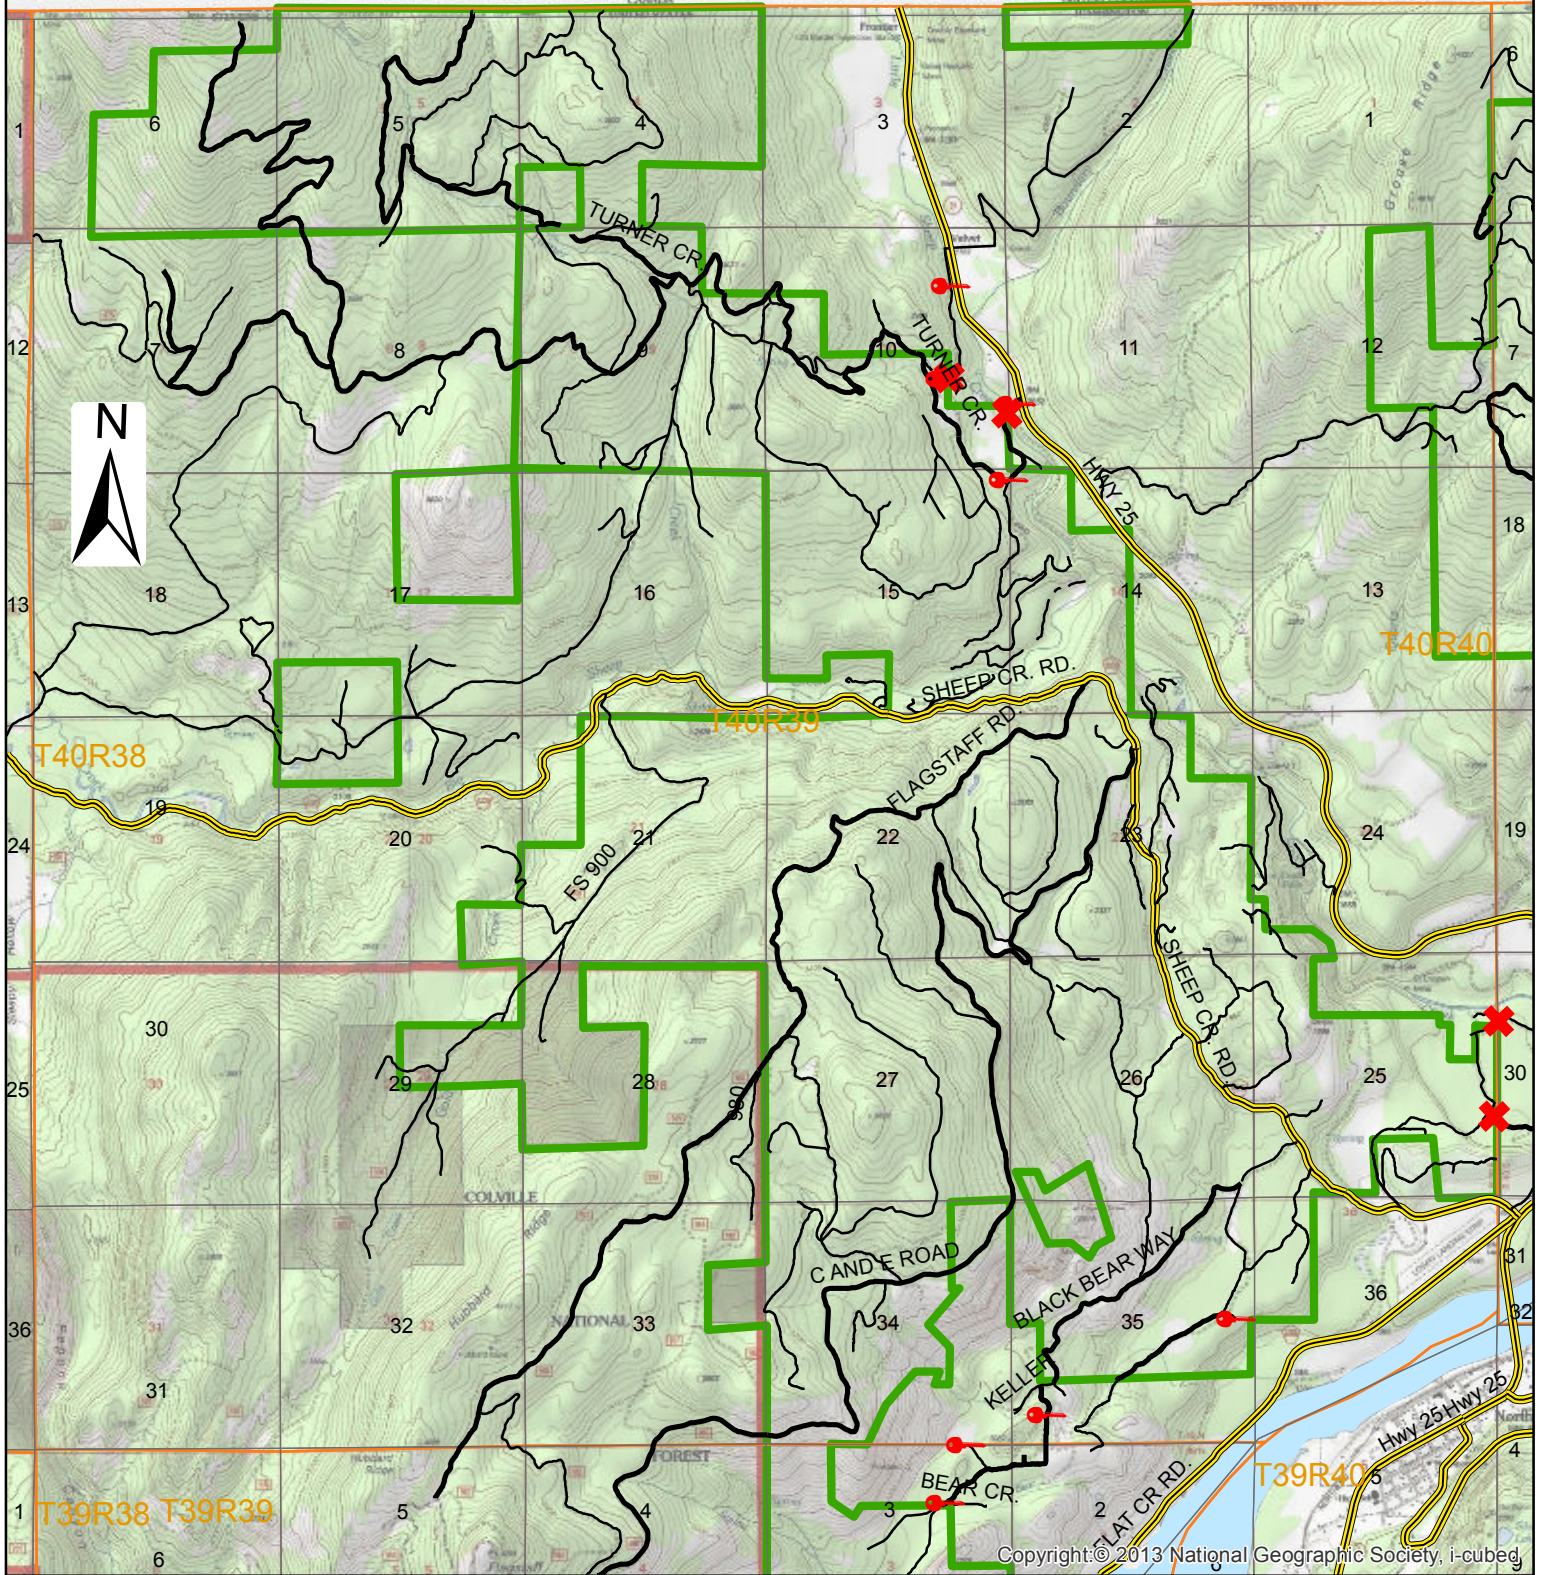

CANADA

Copyright: © 2013 National Geographic Society, i-cubed

INLAND EMPIRE
PAPER COMPANY

Papermakers since 1911.

11 / 2014

1:50,000

WASHINGTON Northport West

-  Gate
-  No Public Access
-  Gate Hosts
-  IEP Property
-  Sections_WA.lyr

This map is meant for informational purposes only. No guarantee as to its accuracy.